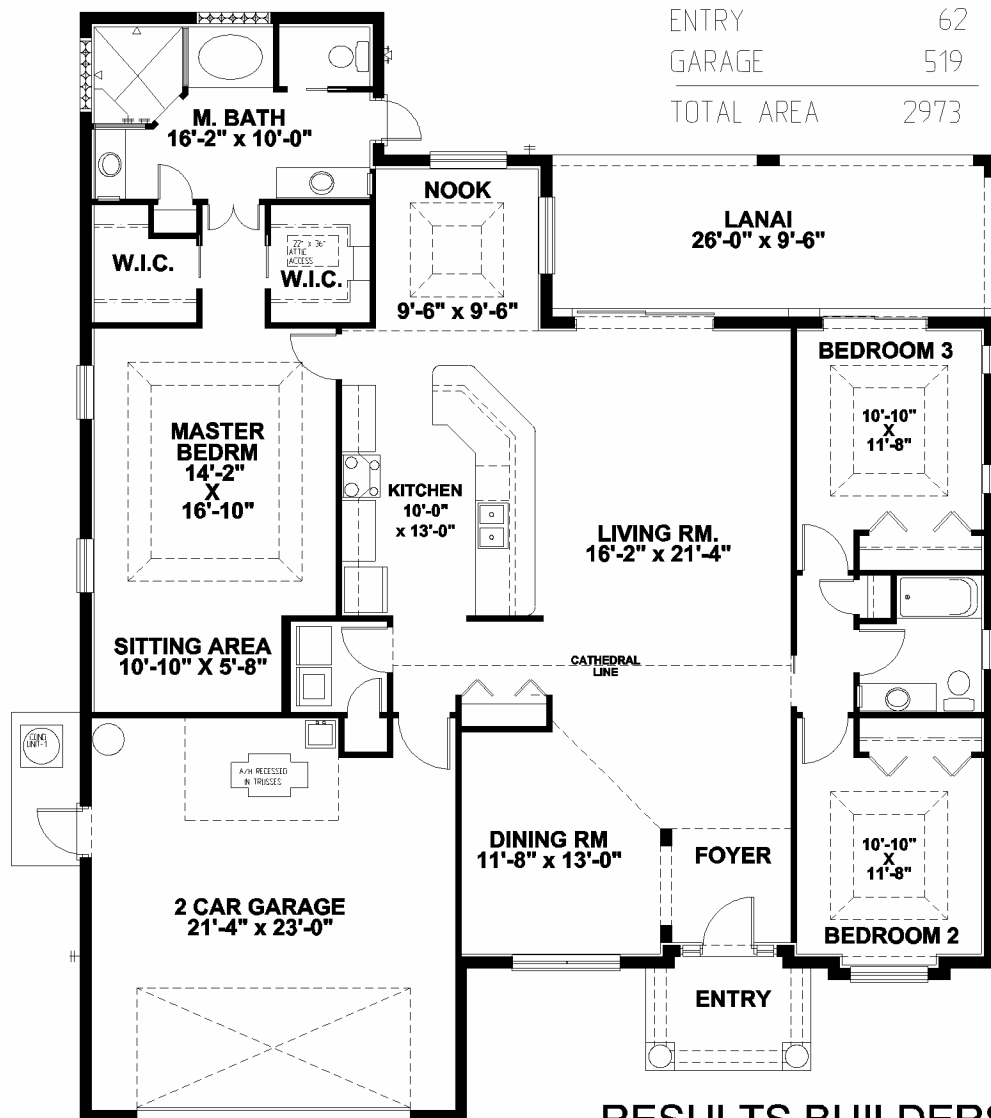

## THE PALM BEACH

LIVING	2145
LANAI	247
ENTRY	62
GARAGE	519
<b>TOTAL AREA</b>	<b>2973</b>

**RESULTS BUILDERS, INC.**  
**CUSTOM HOME BUILDERS**

STATE CERTIFIED CGC 1507886

**(941) 924-2203**